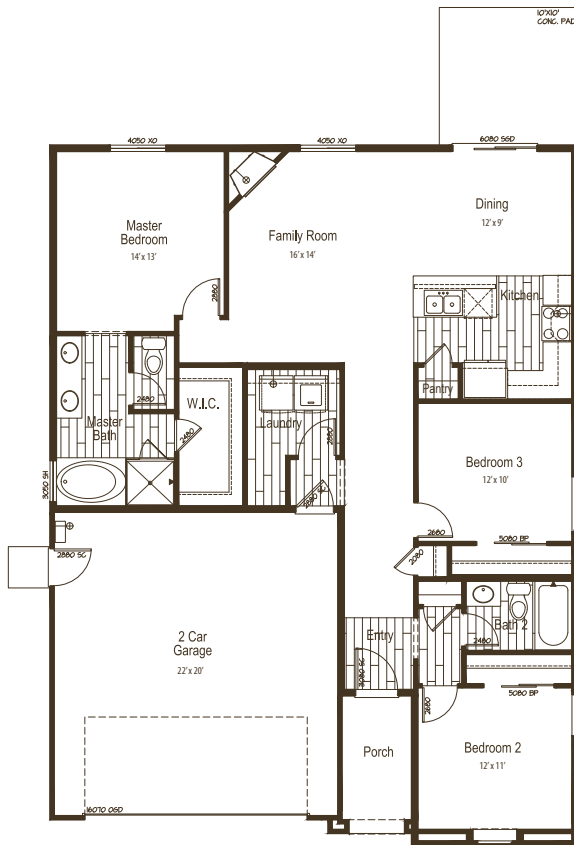

LOT 53 | VIOLET

ENGLISH COUNTRY ELEVATION

3 BEDROOM | 2 BATH | 2 CAR GARAGE | 1,364 SQFT

*Picture is for conceptual purposes and does not include actual elevation, color, garage and driveway position.

ENGLISH COUNTRY 1 COLOR SCHEME

-  Body:
Weathered White
-  Trim:
Chadwick
-  Accent:
Hampstead
-  Roofing:
Alameda Range
-  Limestone:
York

WILDFLOWER ONE, CALIFORNIA
SALES CONTACT: MICHAEL MARKS (916) 952.8518
BRE Broker #00978257