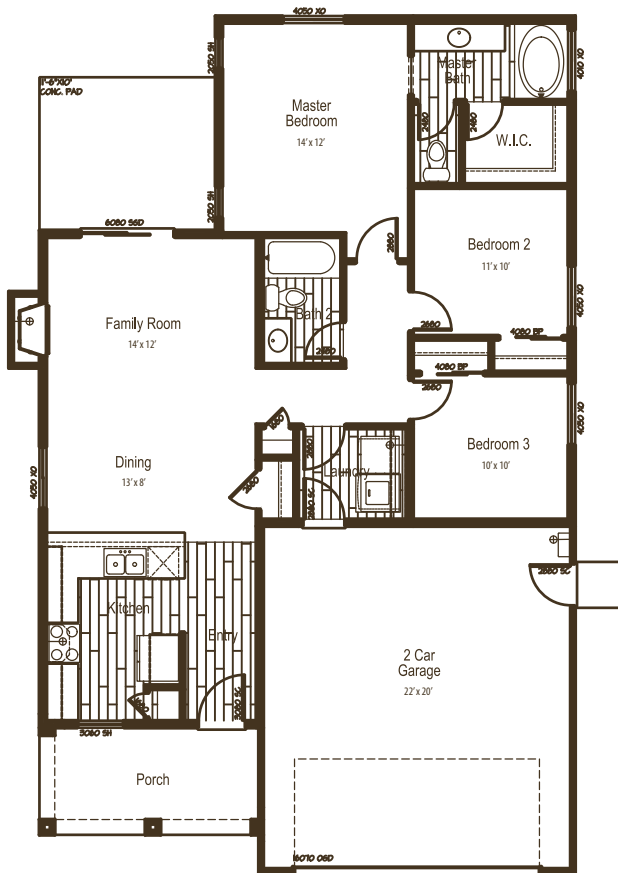

# LOT 133 | TULIP

## ENGLISH COUNTRY ELEVATION

3 BEDROOM | 2 BATH | 2 CAR GARAGE | 1,198 SQFT

\*Picture is for conceptual purposes and does not include actual elevation, color, garage and driveway position.

### ENGLISH COUNTRY 3 COLOR SCHEME

-  Body:  
Wise Owl
-  Trim:  
Brown Town
-  Accent:  
Mocha Java
-  Roofing:  
Hickory
-  Limestone:  
York

WILDFLOWER  IONE, CALIFORNIA

**SALES CONTACT: MICHAEL MARKS (916) 952.8518**