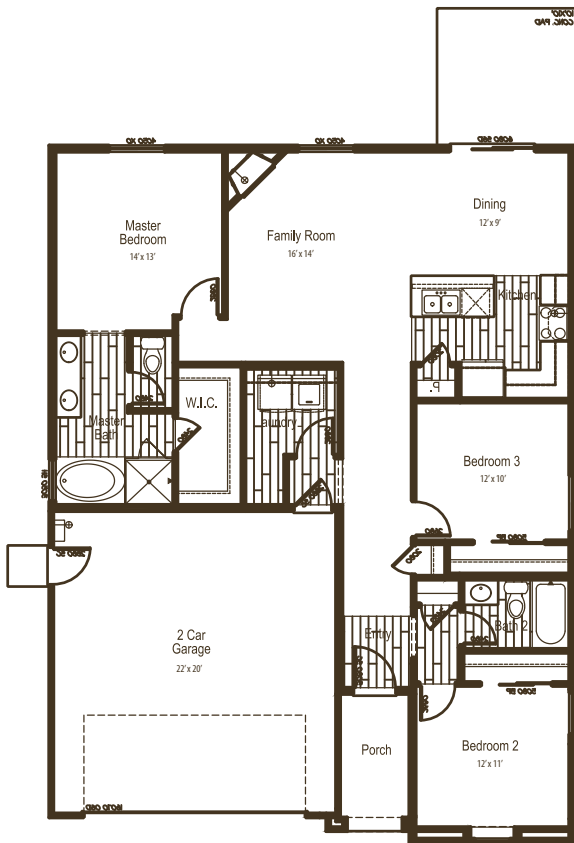

LOT 134 | VIOLET

SPANISH ELEVATION

3 BEDROOM | 2 BATH | 2 CAR GARAGE | 1,364 SQFT

*Picture is for conceptual purposes and does not include actual elevation, color, garage and driveway position.

SPANISH 1 COLOR SCHEME