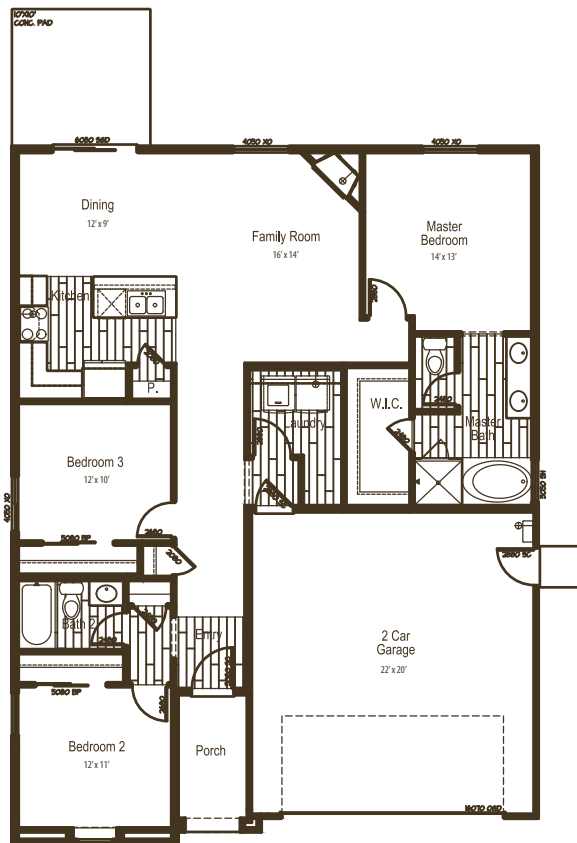

LOT 136 | VIOLET

ENGLISH COUNTRY ELEVATION

3 BEDROOM | 2 BATH | 2 CAR GARAGE | 1,364 SQFT

*Picture is for conceptual purposes and does not include actual elevation, color, garage and driveway position.

ENGLISH COUNTRY 1 COLOR SCHEME

- Body: Weathered White
- Trim: Chadwick
- Accent: Hampstead
- Roofing: Hickory
- Limestone: York

WILDFLOWER  IONE, CALIFORNIA

SALES CONTACT: MICHAEL MARKS (916) 952.8518

BRE Broker #00978257