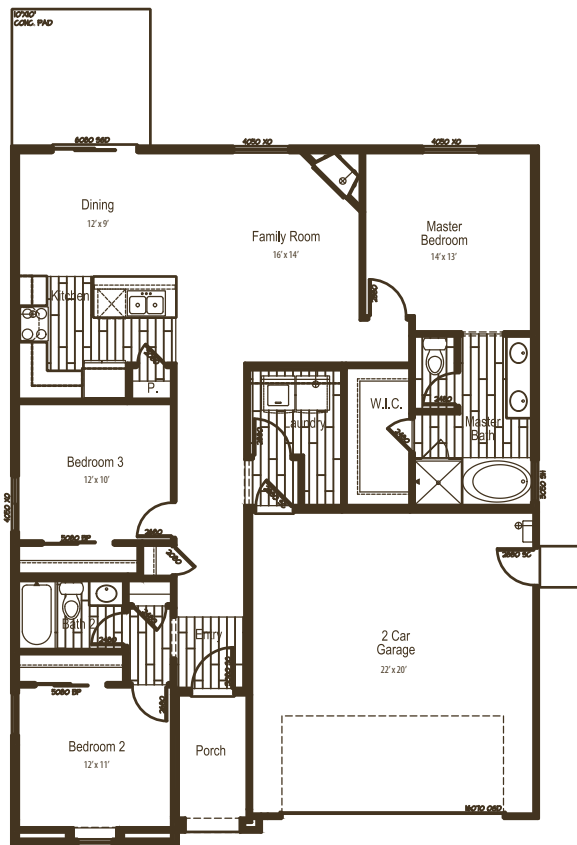

# LOT 138 | VIOLET

## ENGLISH COUNTRY ELEVATION

3 BEDROOM | 2 BATH | 2 CAR GARAGE | 1,364 SQFT

\*Picture is for conceptual purposes and does not include actual elevation, color, garage and driveway position.

### ENGLISH COUNTRY 2 COLOR SCHEME

-  Body:  
Bone
-  Trim:  
Fieldstone
-  Accent:  
Made in the Shade
-  Roofing:  
Hickory
-  Limestone:  
York

WILDFLOWER  IONE, CALIFORNIA

**SALES CONTACT: MICHAEL MARKS (916) 952.8518**