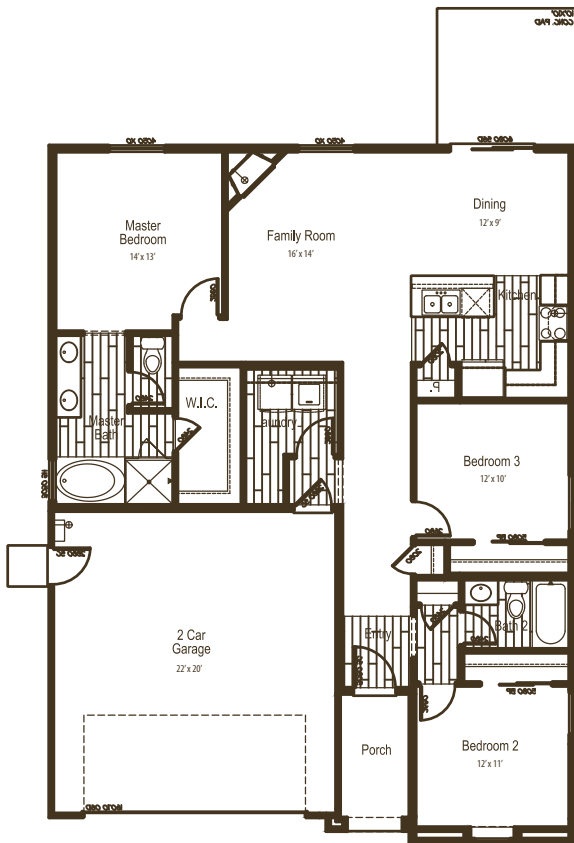

LOT 139 | VIOLET

MILL VALLEY RANCH ELEVATION

3 BEDROOM | 2 BATH | 2 CAR GARAGE | 1,364 SQFT

*Picture is for conceptual purposes and does not include actual elevation, color, garage and driveway position.

MILL VALLEY RANCH 3 COLOR SCHEME

-  Body:
Under Cover
-  Trim:
Acoustic White
-  Accent:
Iron Mountain
-  Roofing:
Hickory

WILDFLOWER  IONE, CALIFORNIA

SALES CONTACT: MICHAEL MARKS (916) 952.8518

BRE Broker #00978257