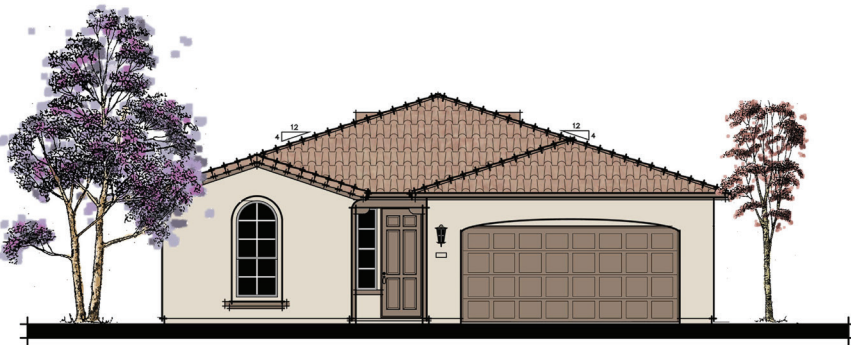

DAISY

3 BEDROOM | 2 BATH | 2 CAR GARAGE | 1,660 SQFT

ENGLISH COUNTRY

MILL VALLEY RANCH

SPANISH

WILDFLOWER  IONE, CALIFORNIA

SALES CONTACT: MICHAEL MARKS (916) 952.8518

BRE Broker #00978257