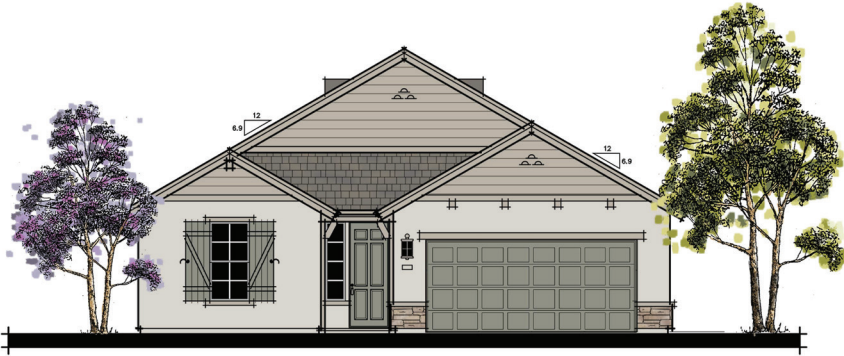

DAISY

3 BEDROOM | 2 BATH | 2 CAR GARAGE | 1,660 SQFT

ENGLISH COUNTRY

MILL VALLEY RANCH

SPANISH

WILDFLOWER  IONE, CALIFORNIA

SALES CONTACT: MICHAEL MARKS (916) 952.8518

BRE Broker #00978257