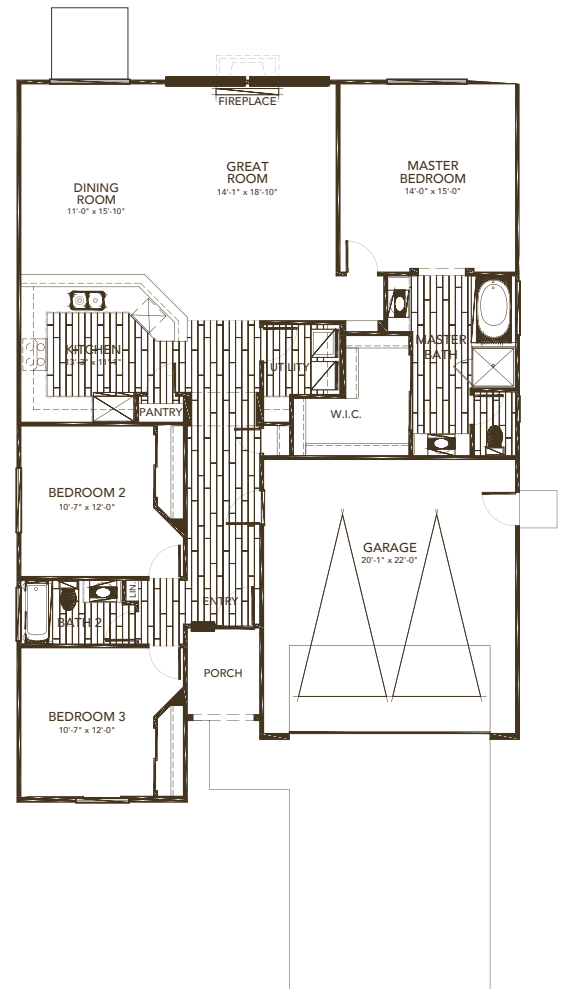

DAISY

3 BEDROOM | 2 BATH | 2 CAR GARAGE | 1,660 SQFT

ENGLISH COUNTRY

MILL VALLEY RANCH

SPANISH

WILDFLOWER  IONE, CALIFORNIA

SALES CONTACT: MICHAEL MARKS (916) 952.8518

BRE Broker #00978257