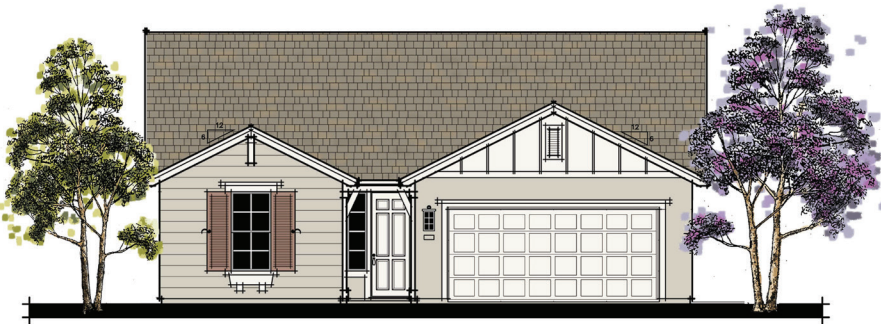

DAISY

3 BEDROOM | 2 BATH | 2 CAR GARAGE | 1,660 SQFT

ENGLISH COUNTRY

MILL VALLEY RANCH

SPANISH

WILDFLOWER  IONE, CALIFORNIA

SALES CONTACT: MICHAEL MARKS (916) 952.8518

BRE Broker #00978257