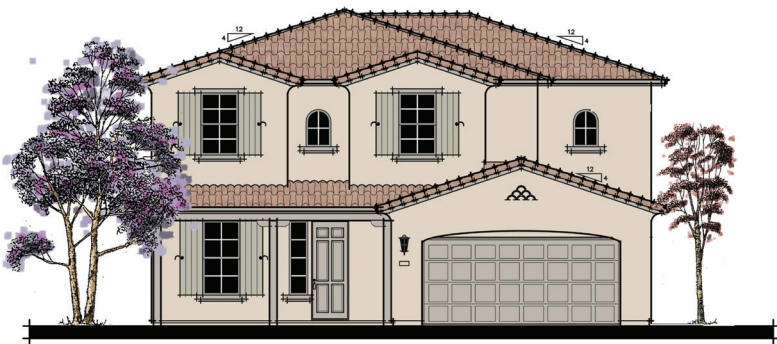

# IRIS

4 BEDROOM | 2.5 BATH | 3 CAR TANDEM GARAGE | 2,018 SQFT

ENGLISH COUNTRY

UPPER

MILL VALLEY RANCH

LOWER

SPANISH

WILDFLOWER VINE, CALIFORNIA