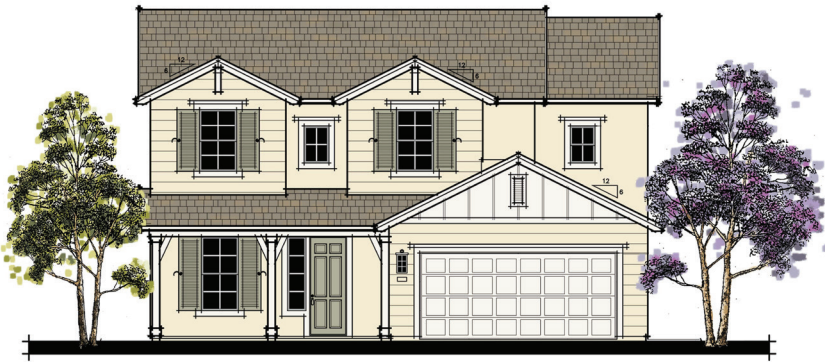

# IRIS

4 BEDROOM | 2.5 BATH | 3 CAR TANDEM GARAGE | 2,018 SQFT

ENGLISH COUNTRY

UPPER

MILL VALLEY RANCH

LOWER

SPANISH

WILDFLOWER VINE, CALIFORNIA