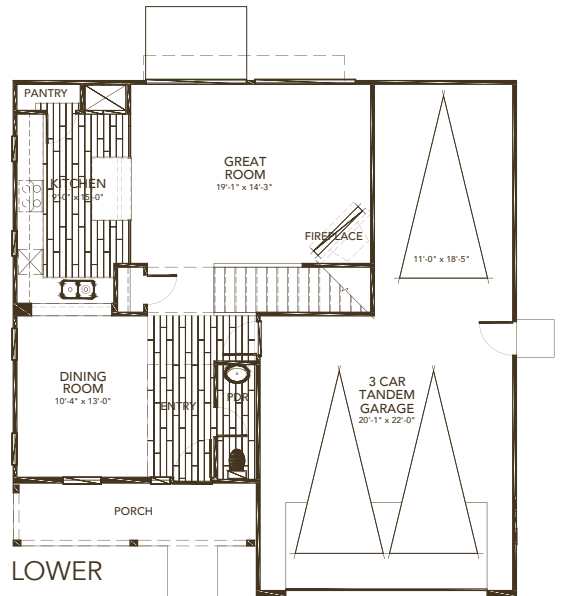

# IRIS

4 BEDROOM | 2.5 BATH | 3 CAR TANDEM GARAGE | 2,018 SQFT

ENGLISH COUNTRY

UPPER

MILL VALLEY RANCH

LOWER

SPANISH

WILDFLOWER VINE, CALIFORNIA