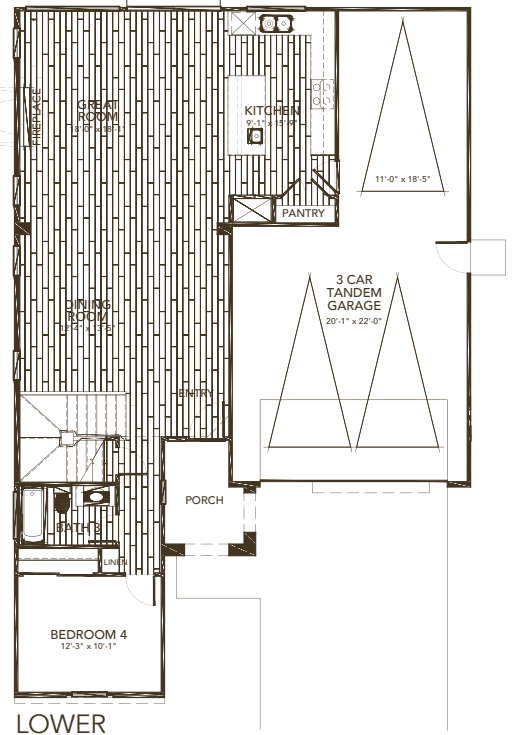

# POPPY

4 BEDROOM | 3 BATH | 3 CAR TANDEM GARAGE | 2,254 SQFT

ENGLISH COUNTRY

MILL VALLEY RANCH

SPANISH

UPPER

LOWER

WILDFLOWER IONE, CALIFORNIA