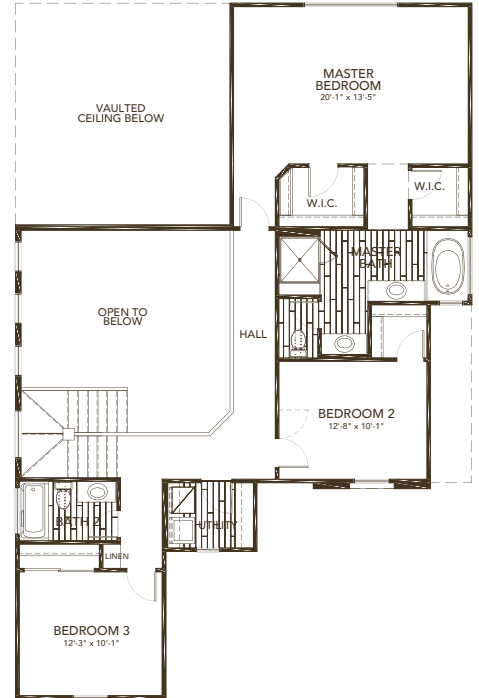

# POPPY

4 BEDROOM | 3 BATH | 3 CAR TANDEM GARAGE | 2,254 SQFT

ENGLISH COUNTRY

MILL VALLEY RANCH

SPANISH

UPPER

LOWER

WILDFLOWER IONE, CALIFORNIA