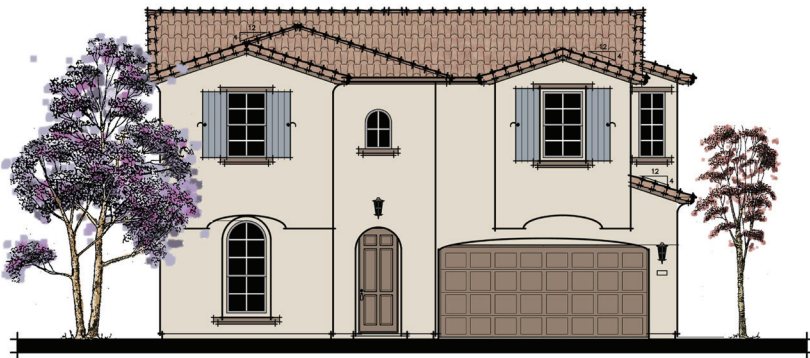

# POPPY

4 BEDROOM | 3 BATH | 3 CAR TANDEM GARAGE | 2,254 SQFT

ENGLISH COUNTRY

MILL VALLEY RANCH

SPANISH

UPPER

LOWER

WILDFLOWER IONE, CALIFORNIA